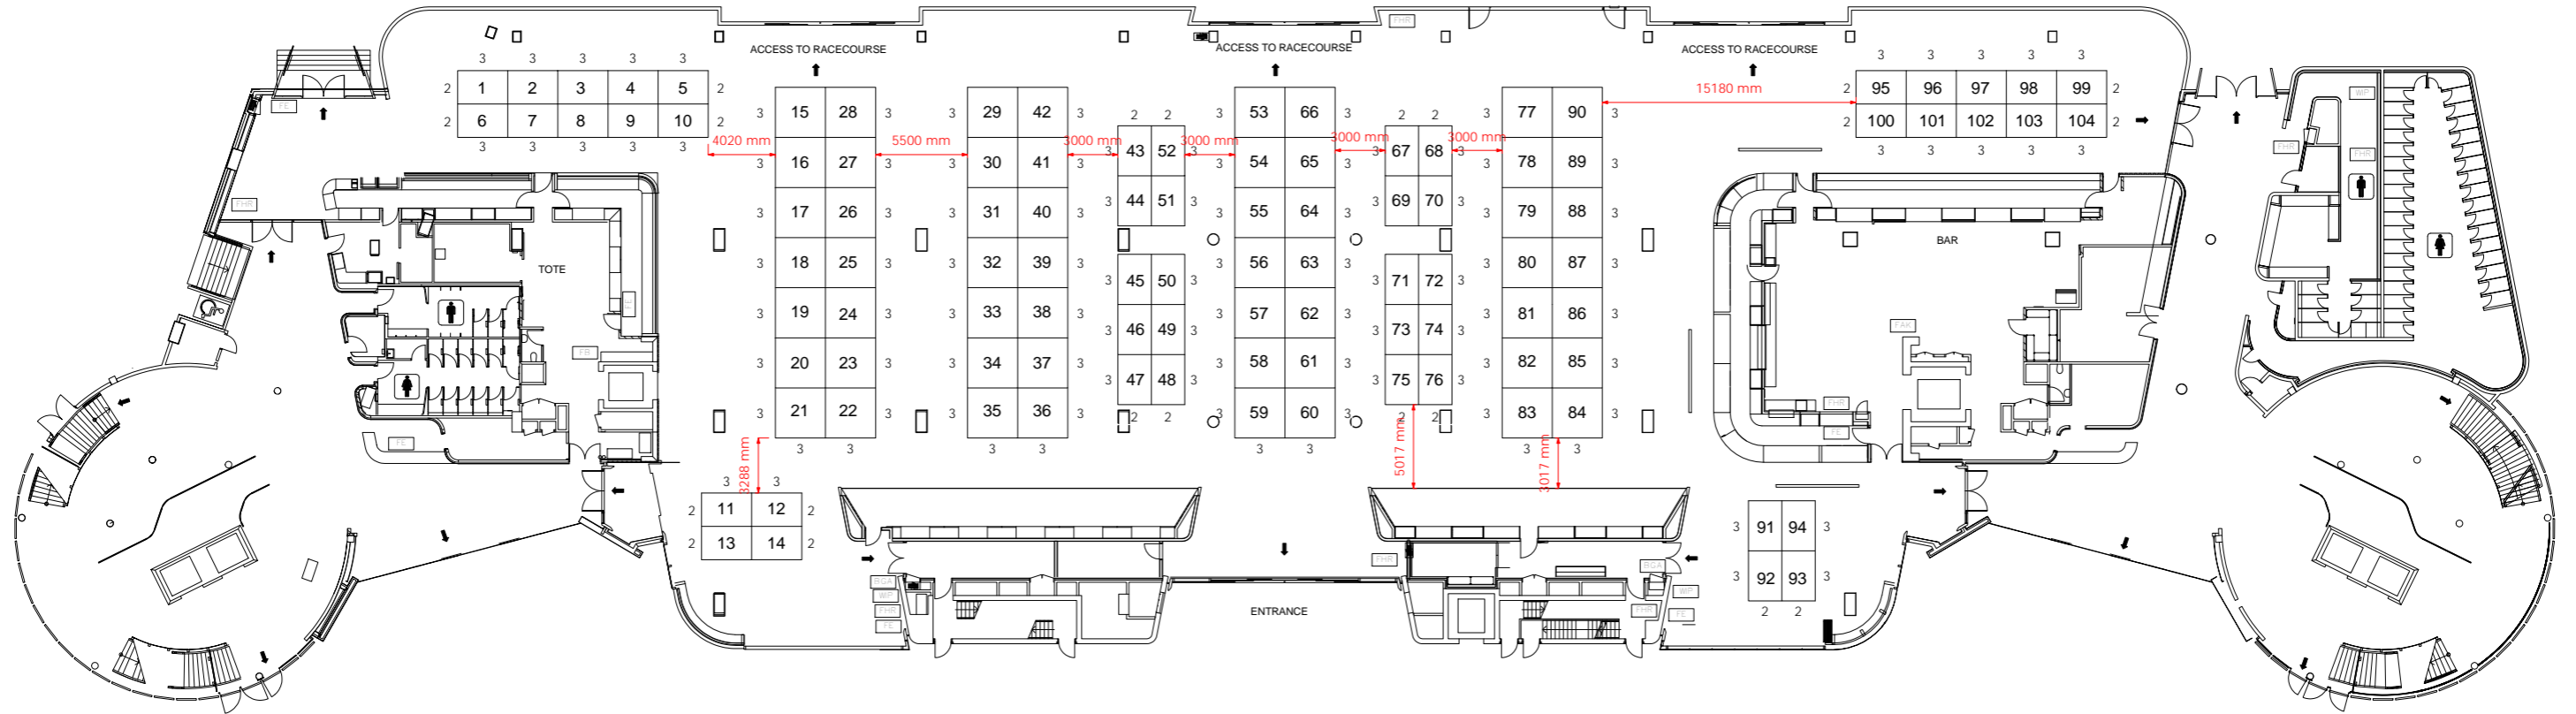

104 BOOTHS IN TOTAL

56 x 3x3 BOOTHS

48 X 3x2 BOOTHS

# Royal Randwick

GROUND FLOOR