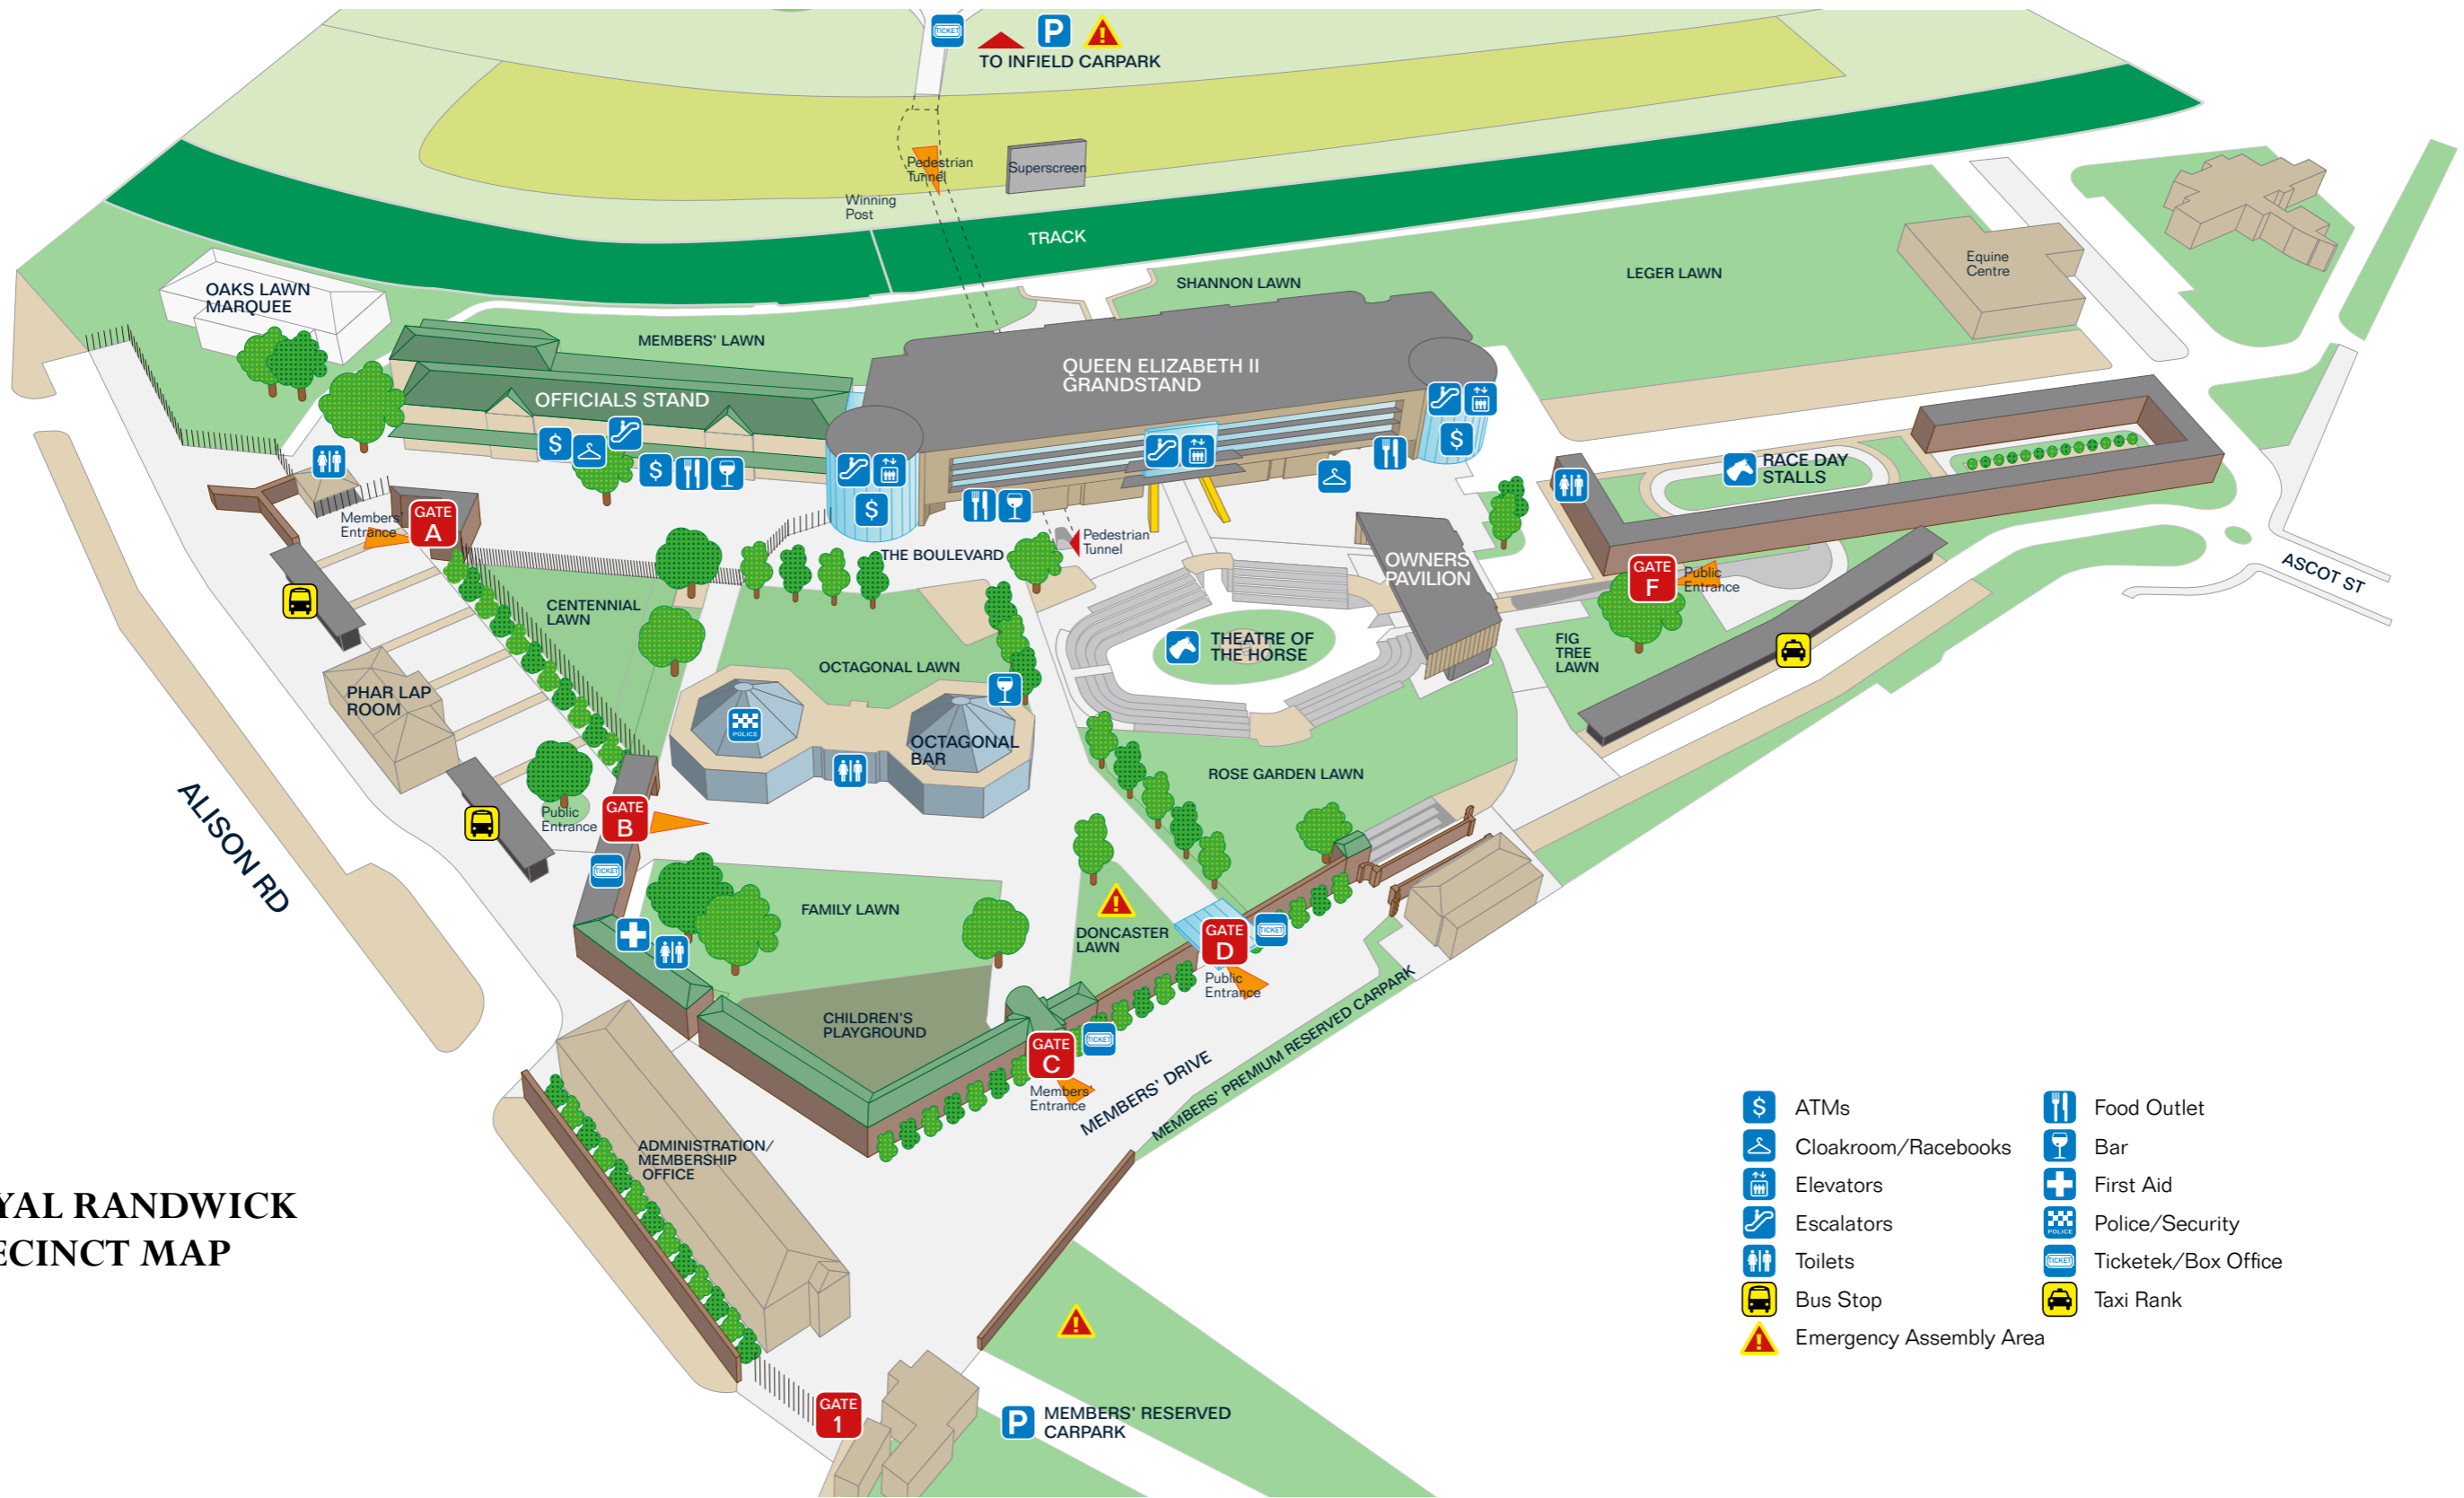

# Royal Randwick Precinct Map

## ROYAL RANDWICK PRECINCT MAP

- |                         |                     |
|-------------------------|---------------------|
| ATMs                    | Food Outlet         |
| Cloakroom/Racebooks     | Bar                 |
| Elevators               | First Aid           |
| Escalators              | Police/Security     |
| Toilets                 | Ticketek/Box Office |
| Bus Stop                | Taxi Rank           |
| Emergency Assembly Area |                     |